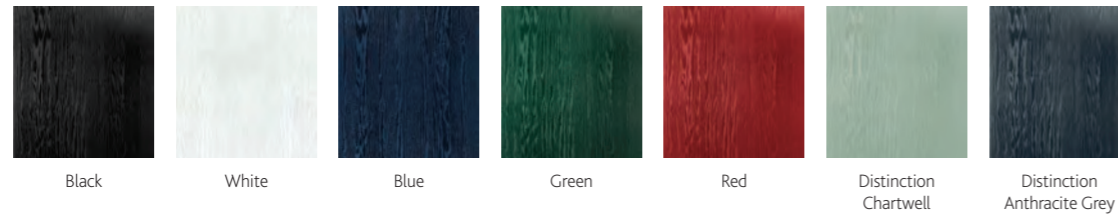

# Bring Colour Into Your Life

Choose the perfect colour for the exterior of your home and match the interior with your décor for a seamless look and feel.

Over 40 colours to choose from!

## Our standard colours

Black White Blue Green Red Gold Oak Rosewood

## Our next-generation standard & premium colours

Black White Blue Green Red Distinction Chartwell Distinction Anthracite Grey