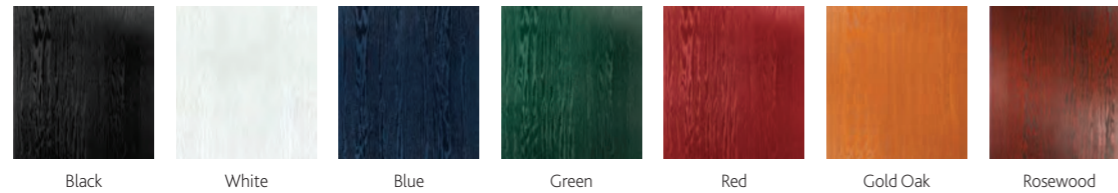

# Bring Colour Into Your Life

Choose the perfect colour for the exterior of your home and match the interior with your décor for a seamless look and feel.

Over 40 colours to choose from!

## Our standard colours

Black White Blue Green Red Gold Oak Rosewood