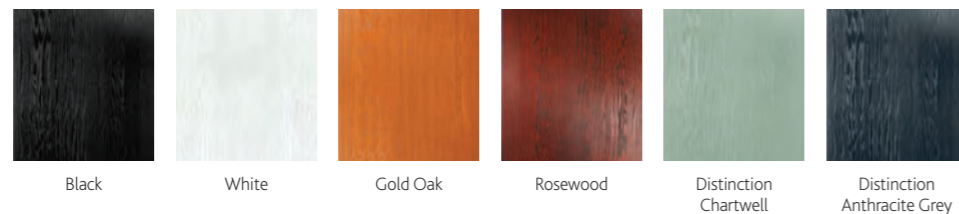

Black White Blue Green Red Distinction Chartwell Distinction Anthracite Grey

Our Rustic Renown collection standard colours*

Black White Gold Oak Rosewood Distinction Chartwell Distinction Anthracite Grey