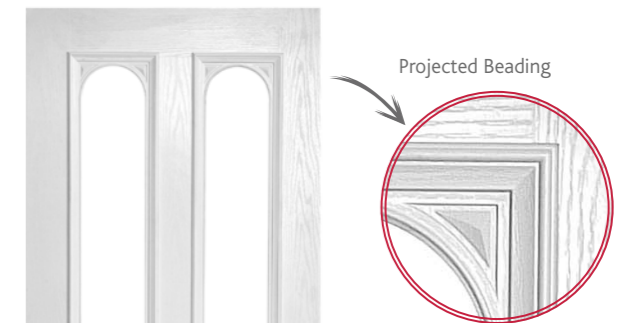

What makes a Distinction Door so special?..

- ✓ Unparalleled security features
- ✓ Exceptional durability
- ✓ Low maintenance
- ✓ Excellent weatherproofing
- ✓ Superb sound insulation
- ✓ Stunning aesthetics